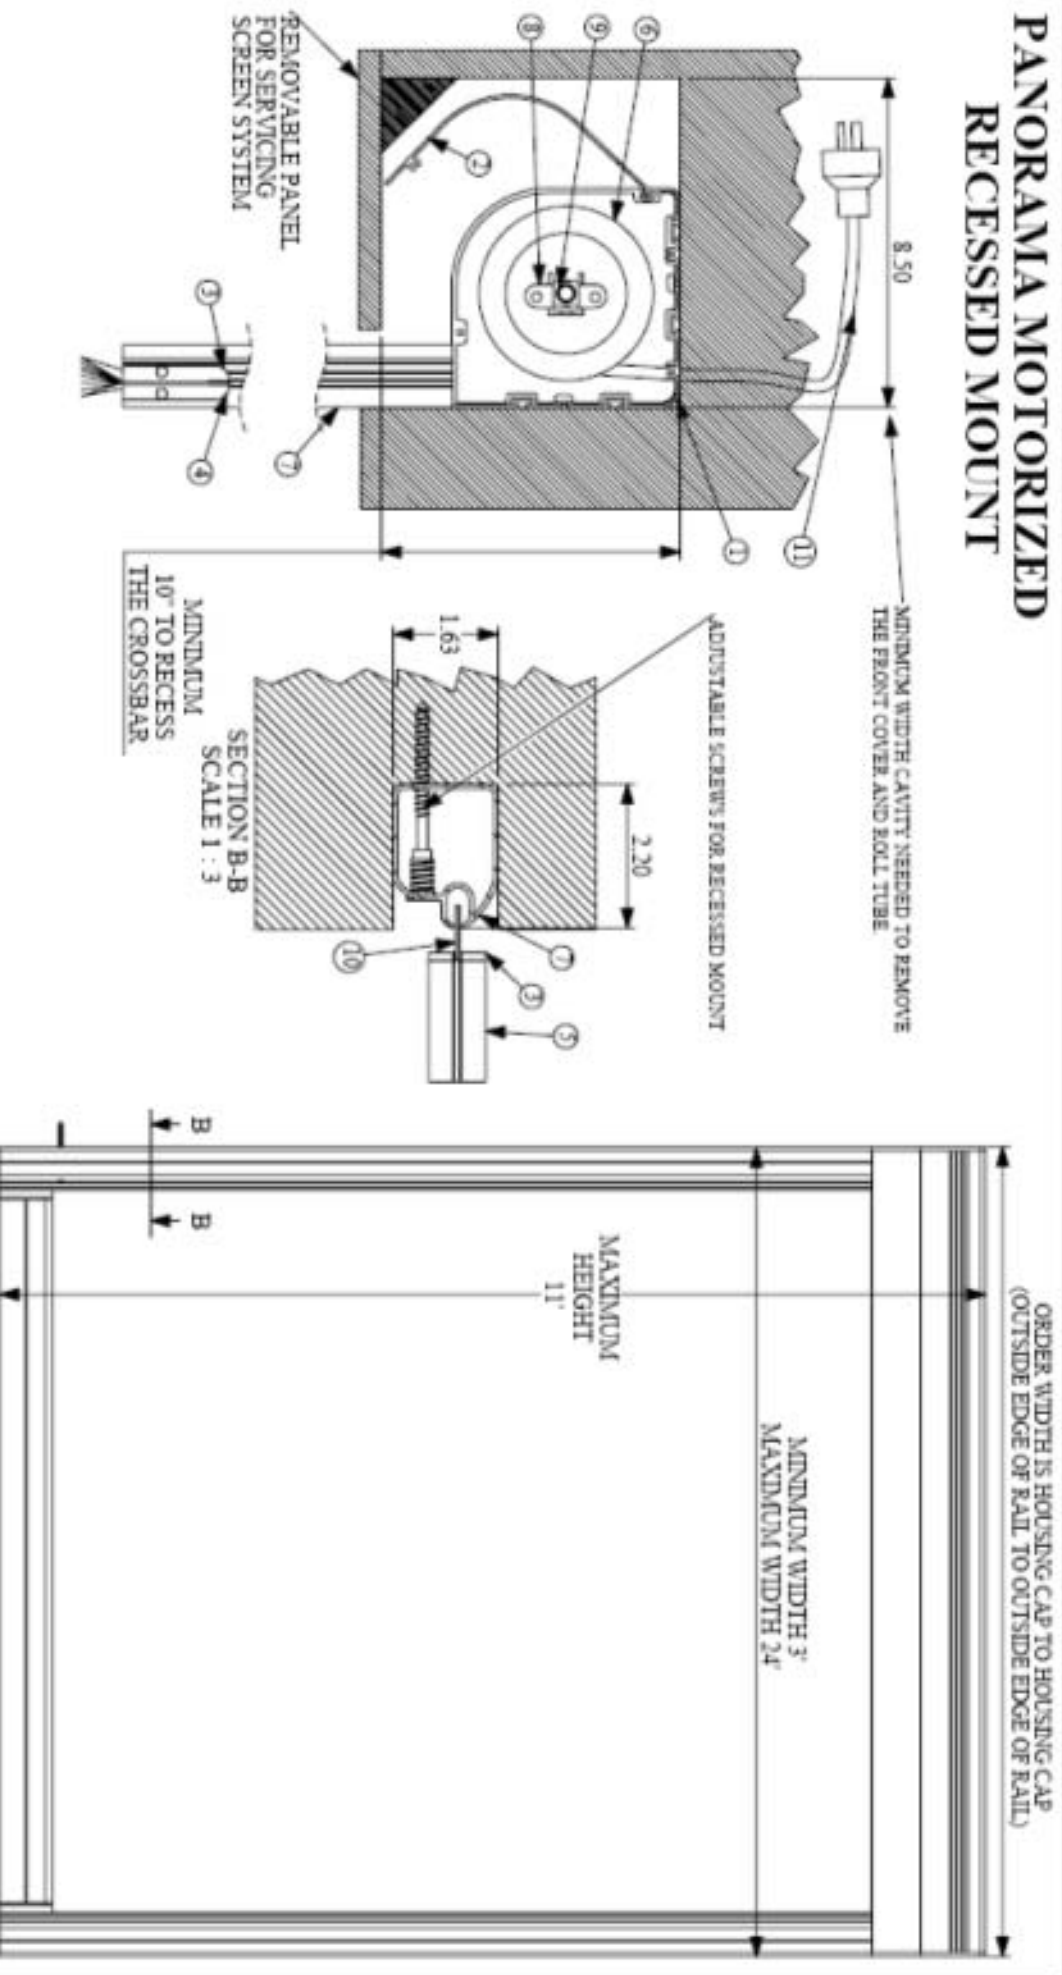

PANORAMA MOTORIZED RECESSED MOUNT

NO #	DESCRIPTION	QTY
1	Housing Body	1
2	Front Cover	1
3	Pull Bar Cap - Left	2
4	Pull Bar Cap - Right	2
5	Crossbar	1
6	Roll Tube	1
7	Rail	2
8	Idler Bracket	1
9	Nylon Bearing	1
10	Stainless Steel Guide	2
11	Power Cord	1

MOTOR SPECS	MOTOR	VOLTS	AMPS	Hz	TORQUE IN/LBS	RPM
	535A2	120 VAC	2.1	60	308	20